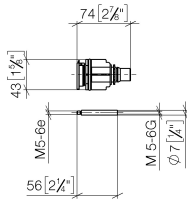

## Extension 46 mm -

---

12 178 970 90

## Extension 46 mm -

---

12 178 970 90

for xTOOL thermostat modules 35 503 / 511 / 521 /  
531 / 524 / 534 970 90

## Extension 46 mm -

---

12 178 970 90

mm [inches]

Extension 46 mm -

---

12 178 970 90

Spare parts list

No.	Item Number	Name	Quantity used	Delivery time
1	90 31 09 095 00 90	bar	1	2
2	09 30 40 011 90	regulator	1	2